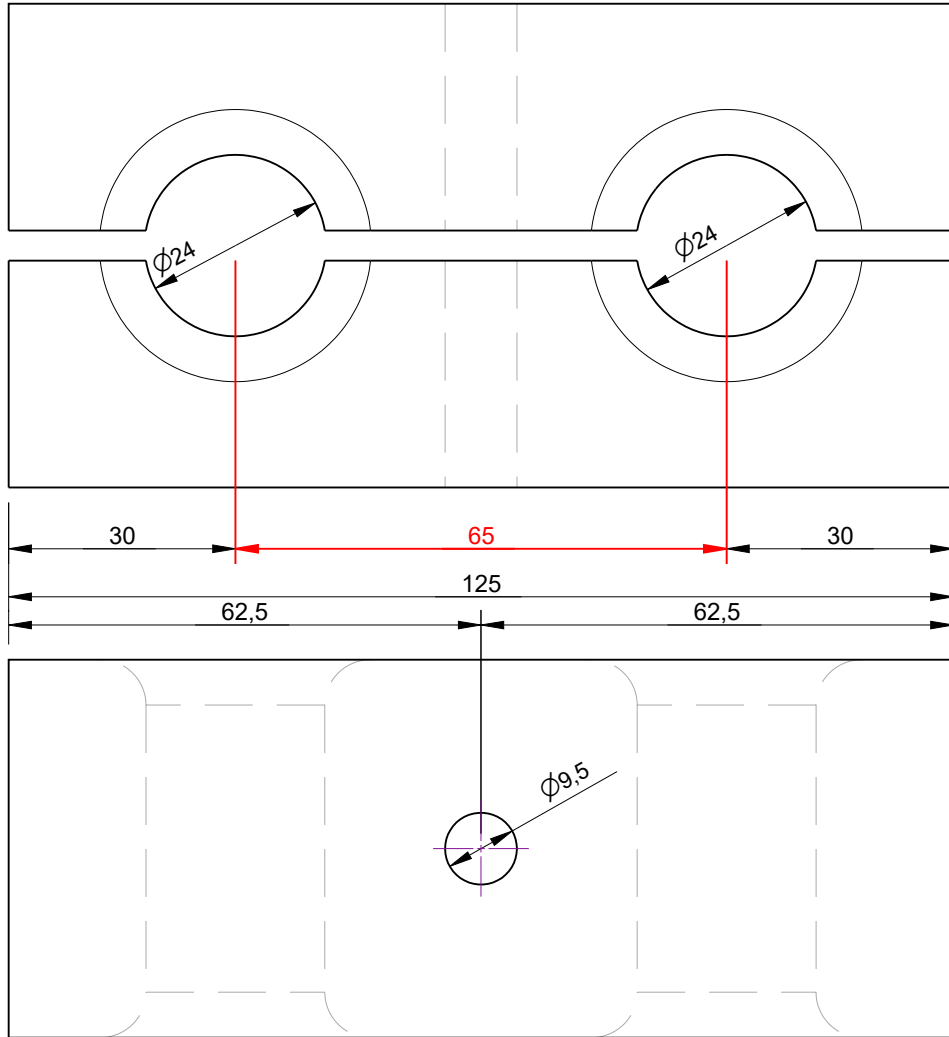

1

2

3

4

5

6

File name: M:\R105055\HS2411.AD_PRT

Copyright notice

This drawing is copyright and may not be reproduced, wholly or in part, without prior written consent of the **Author**

A

B

C

D

A

B

C

D

Drawn by Harry H. Arends	Checked by	Approved by / date	Drawing No. R105055-HS2411	Date 23.jun.2020	Scale 1 : 1	Size A4
			MAT.'54 PLAN F,G,M,P,Q		KABELKLOSSEN	
			KABELKLOSSEN		Edition K	Sheet 14/1

1

2

3

4

5

6